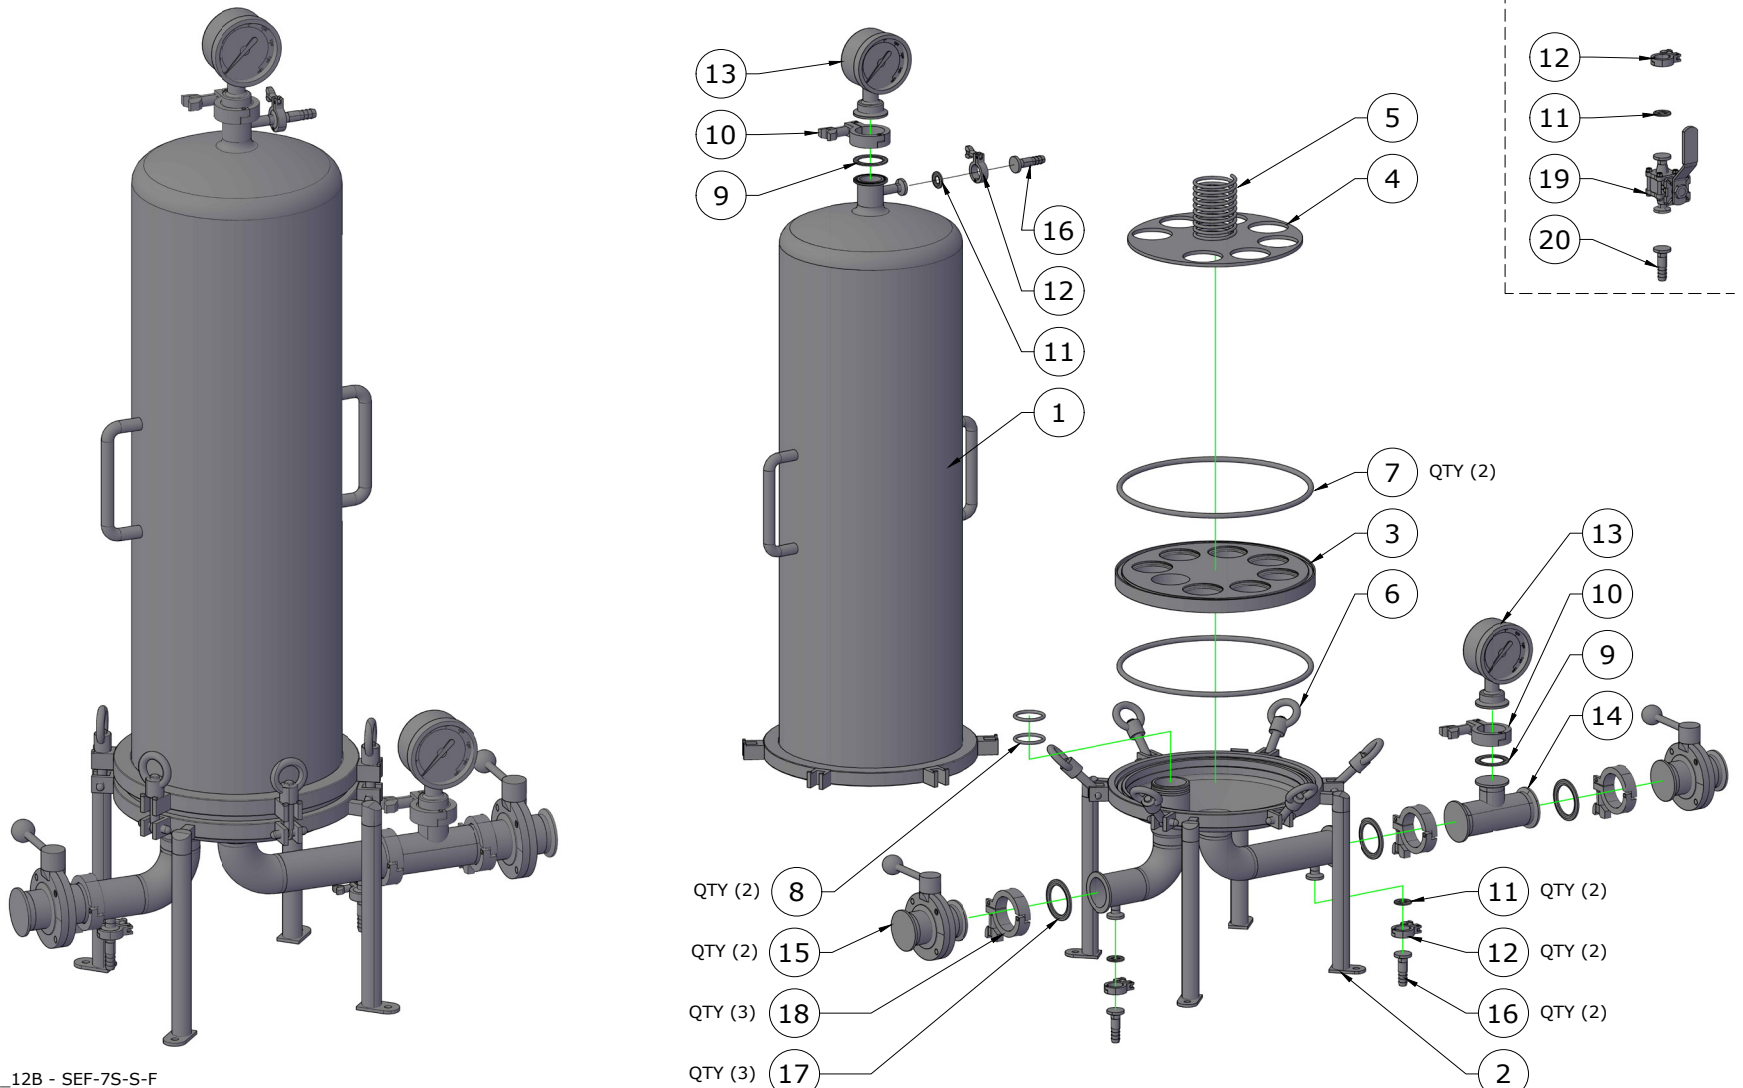

# 7-Round Cartridge Housing - 65110-A

## EXPLODED VIEW

MV124\_12B - SEF-7S-S-F

# 7-Round Cartridge Housing - 065110-A

## EXPLODED VIEW PARTS LEGEND

Last updated: 03/1/2023

PART (SEE EXPLODED VIEW)	DESCRIPTION	*ITEM #	COMMENTS
1	30" 7-round dome	N/A	Can only be ordered as a whole assembled housing
2	30" 7-round base	N/A	Can only be ordered as a whole assembled housing
3	Cartridge base plate	N/A	Can only be ordered as a whole assembled housing
4 & 5	7-round hold down plate		Special order
6	Eye bolt	971000	
7	7-round base o-rings silicone	971100	It is recommended to change out simultaneously with part #8 on a regular schedule
8*	Stem o-rings	971110C	It is recommended to change out simultaneously with part #7 on a regular schedule
9	1.5" TC gasket	570002	
10	1.5" TC clamps	570022	
11	0.5" TC gasket	570000	
12	0.5" TC clamp	570020	
13	1.5" TC pressure gauge 0-58 psi	065110PG	
14	2" to 1.5" reducing TC tee	570071	
15	2" TC butterfly valve	572214	
16	0.5" TC x barb vent/drain valve	572301	
17	2" TC gasket	570004	
18	2" TC clamp	570024	
19	0.5" TC ball valve	572220	
20	0.5" TC x 0.5" hose barb	570081	